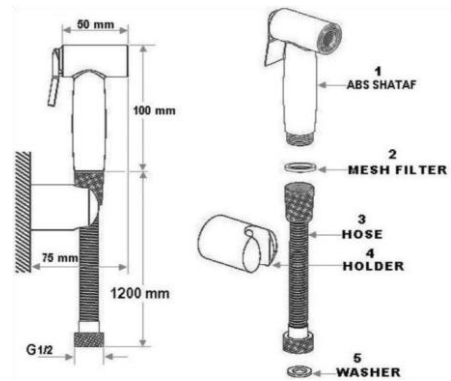

TECHNICAL DATASHEET

Reference: RAK32008-09

Product: ABS shattaf with hose and holder (black)

RAK32008-09

black

Product Description:

ABS Shattaf flex hose with 1/2 inch connection with wall bracket with mesh filter with spray type flow straightener

Advertisement:

* KLUDI RAK LLC item no. RAK32008-09 * ABS Black Colour

ABS shattaf, manufacturer KLUDI RAK LLC, item no. RAK32008-09, flex hose, with 1/2 inch connection wall bracket, with screw and fisher plug, with spray type flow straightener

Line Drawing:

Water Flow Rate#:

variation: ± 15%