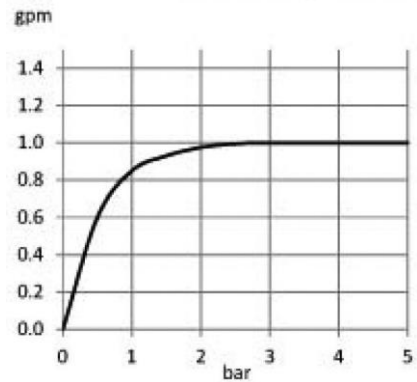

Line Drawing:

Water Flow Rate#:

variation: ± 15%