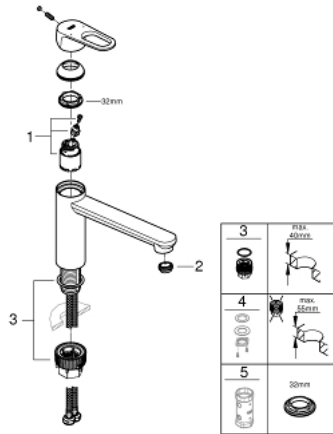

## 31 688 000 GROHE BAUFLOW SINGLE-LEVER SINK MIXER 1/2"

### PRODUCT DESCRIPTION

- medium spout
- **GROHE StarLight** chrome finish
- **GROHE Longlife** 35 mm ceramic cartridge
- **GROHE Zero** isolated inner water ways - lead and nickel free within the faucet
- swivel tubular spout
- mousseur with coin slot for tool free replacement
- flexible connection hoses
- **GROHE FastFixation Plus** installation system
- for installation on a max. 40 mm worktop fixation set 48 384 000 is needed

31 688 000 **GROHE BAUFLOW SINGLE-LEVER SINK MIXER 1/2"**

**SPARE PARTS**

- 1: Cartridge (Order-nr. 46374000)
  - 2: Flow straightener (Order-nr. 48264000)
  - 3: Mounting set (Order-nr. 48477000)
  - 4: Shank fastening assembly (Order-nr. 48384000)\*
  - 5: Socket Spanner (Order-nr. 19332000)\*
- \* Optional accessories