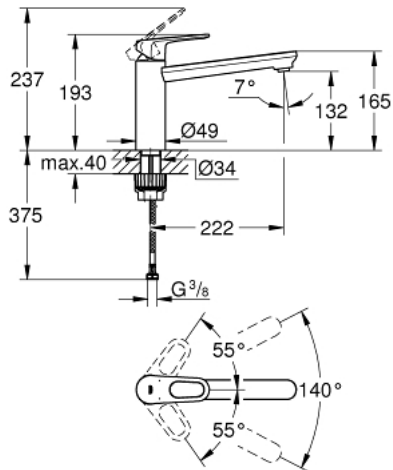

## 31 688 000 GROHE BAUFLOW SINGLE-LEVER SINK MIXER 1/2"

### PRODUCT DESCRIPTION

- medium spout
- **GROHE StarLight** chrome finish
- **GROHE Longlife** 35 mm ceramic cartridge
- **GROHE Zero** isolated inner water ways - lead and nickel free within the faucet
- swivel tubular spout
- mousseur with coin slot for tool free replacement
- flexible connection hoses
- **GROHE FastFixation Plus** installation system
- for installation on a max. 40 mm worktop fixation set 48 384 000 is needed

31 688 000 **GROHE BAUFLOW SINGLE-LEVER SINK MIXER 1/2"**

**SPARE PARTS**

- 1: Cartridge (Order-nr. 46374000)
  - 2: Flow straightener (Order-nr. 48264000)
  - 3: Mounting set (Order-nr. 48477000)
  - 4: Shank fastening assembly (Order-nr. 48384000)\*
  - 5: Socket Spanner (Order-nr. 19332000)\*
- \* Optional accessories