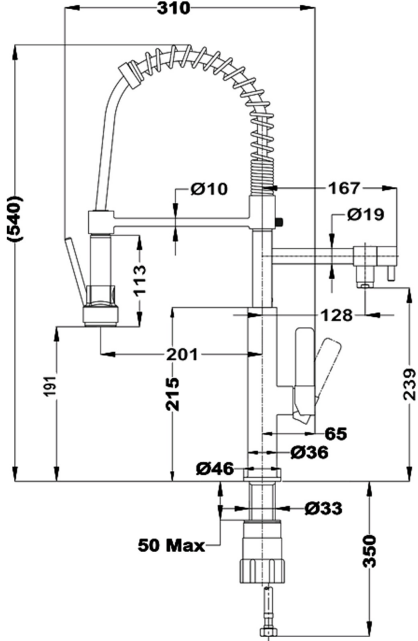

**DESCRIPTION**

Professional Kitchen Mixer with spout to fill recipients

**LIFE STYLE**

Maestro

**COLOURS**

**REFERENCE**

REF. 116010003  
EAN. 8434778002836

**FEATURES**

Professional kitchen tap  
Swivel and flexible spout  
Anti-scale aerator  
Pull-down shower with stop function. 1 function: Shower spray  
Extra spout to fill recipients  
Cartridge with ceramic discs of high resistance  
Highly precise temperature control  
Greater handling sensitivity with smoother movements  
High resistant flexible spring  
Stainless steel flexible hose reinforced with plastic for better protection and easy cleaning  
Easy-Quick fixation system  
3/8" - 1/2" flexible inlet pipes

### DIMENSIONS

- Product height (mm): 540
- Product width (mm): 310
- Product depth (mm): 310
- Product length (mm): 310
- Net weight (Kg): 2,33