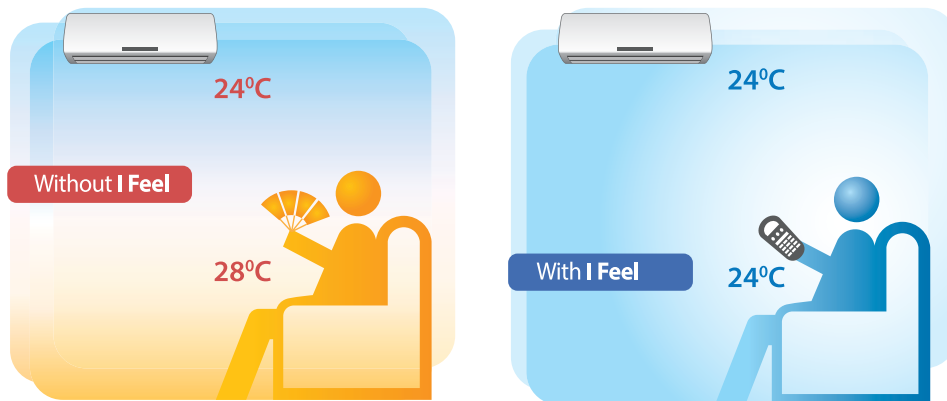

Turbo
Cooling

Sleep
Mode

I Feel

ECO FRIENDLY

Eco Friendly Refrigerant - R410A

Blue Star's Inverter air conditioners use environment friendly refrigerant like R410A which exhibits zero ozone depleting properties along with Polyolester (POE) which provides superior heat transfer capabilities, better lubrication and better oil return properties. The R410A refrigerant, which is wax-free is also safe for use in environment.

Heavy Duty Reciprocating Compressor

Blue Star's CYRFA series has sturdy reciprocating compressor for optimum cooling at extreme temperature conditions.

Automatic 4D Swing for Uniform Cooling

Automatic 4D Swing with airflow directional control helps the user adjust the horizontal as well as the Vertical swing or even stop at a particular angle. This adds to the users' comfort by letting them manage the airflow direction to suit their needs and avoid a direct draught of cold air.

Hidden Display

You can activate the Hidden display just with push of a button where the Indoor display can be switched off during night time which can be uncomfortable to the user.

I Feel Technology For Desired Comfort Cooling

Blue Star's I Feel technology is designed to ensure desired comfort 'around you.' iFeel technology has advanced & inbuilt sensors in the remote controller, that ensure the set temperature to be maintained around the remote controller kept near you, Hence maintaining the temperature around you.